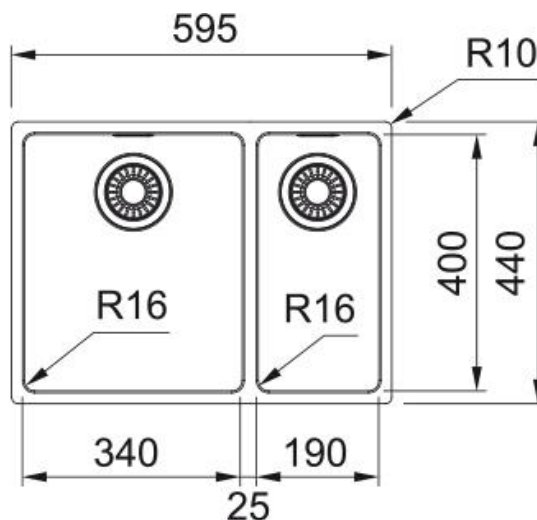

MARIS BOWL MRX 160 34-19 RHSB | 122.0570.242

Technical Data

Product Information

Sink type	Bowl (no drainer)
Type of material	Stainless steel
Number of bowls	1,5
Color	Steel
Finish	Stainless steel brushed

Dimensions

External size: right to left	595.0
External size: front to back	440.0
Bowl 1 size: right to left	340.0
Bowl 1 size: front to back	400.0
Bowl 1: depth	180.0
Bowl 2 size: right to left	190.0
Bowl 2 size: front to back	400.0
Bowl 2: depth	130.0

Installation

Minimum cabinet size	80 cm
----------------------	-------

Product specifications

Installation type	Undermount
Waste outlet	3 1/2"
Position of drainer	No drainer

Product Identification

Product brand	FRANKE
Product family	Maris
Model range	Maris
Approval logo	CE
Approval logo	UKCA

Properties

Drainers number	No drainer
Product reversibility	No
Tap ledge	No
Waste kit include	Yes
Waste kit type	Manual
Siphon included	No
Number of tap holes	No tap hole
Soap dispenser hole	No